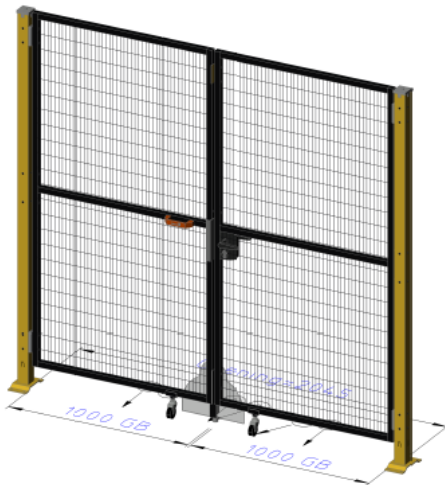

Double hinged door

£765.00

Includes: Both doors, key locking & drop bolt, 2 castors. Polycarbonate cover guard to prevent under reach to drop bolt. Includes 2 x support posts.

Also, available double door options... with 800 wide doors panels **£725.00** or 1200 wide door panels **£810.00**.