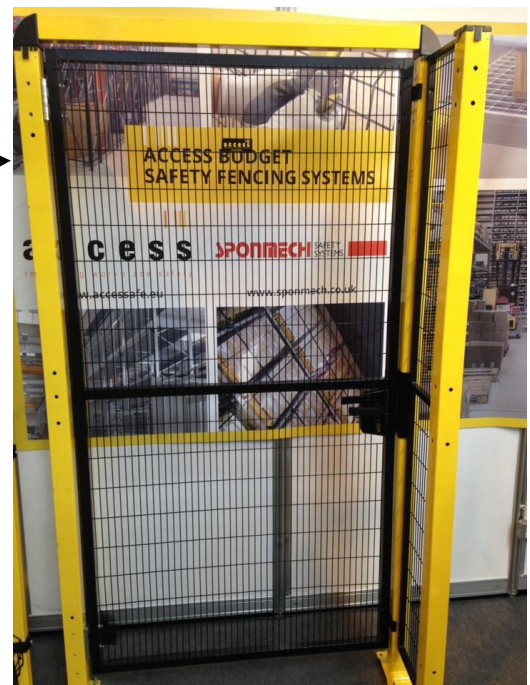

Access Budget Safety Warehouse Fencing Stock List 2023

- **Strong Budget Range** - 20x20 RHS Frame, 100x20x3mm Mesh
- **High Level Panels** - gives O/A fence height of 2020mm (120mm air gap at bottom) ****New low level 960 high panels & posts also available! ****
- **Conforms To:** BS EN ISO 14120:2015 General requirements for the design, construction and selection of fixed and movable guards

40 x 40 x 2020Lg	£59.00
60 x 60 x 2020Lg	£74.00
60 x 60 x 960Lg	£61.00

Standard hinged door →

Access Doors

£525.00 FOR SINGLE SWING DOOR

Standard hinged door complete with top rail, hinges and inside/outside locking handle based on 800mm wide standard panel. 950mm o/a width including posts.