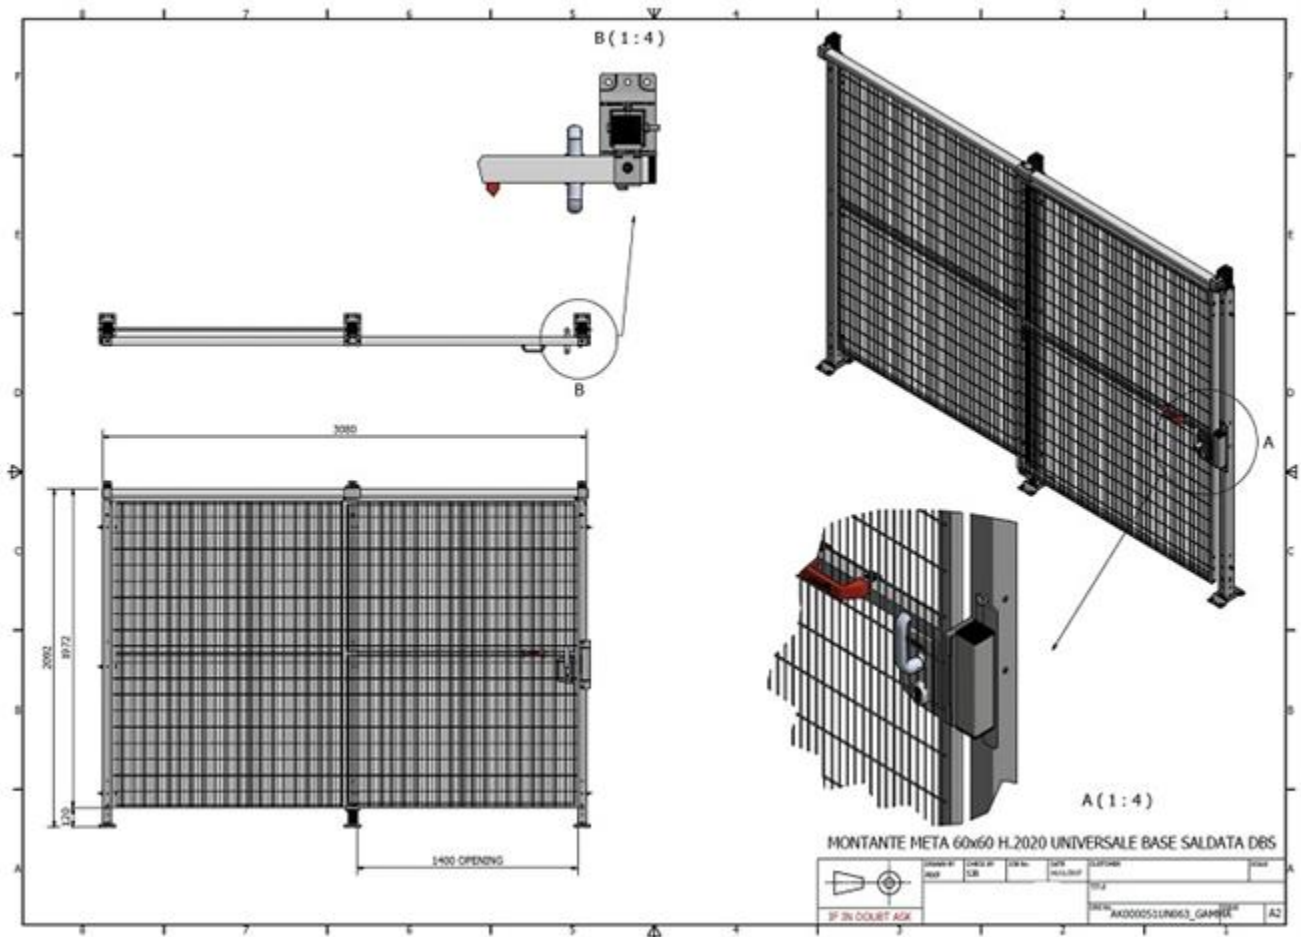

1450mm opening Sliding Door drawing ^.

All items are usually available ex-stock.

Full installation is also available.

CALL us today 0121 603 1235.