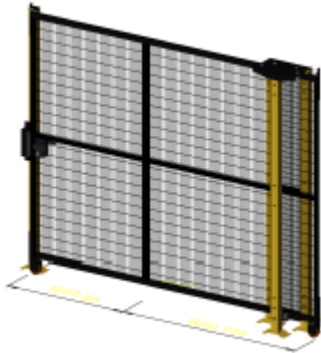

40 x 40 x 2020Lg	£59.00
60 x 60 x 2020Lg	£74.00
60 x 60 x 960Lg	£61.00

Standard hinged door →

Access Doors

£525.00 FOR SINGLE SWING DOOR

Standard hinged door complete with top rail, hinges and inside/outside locking handle based on 800mm wide standard panel. 950mm o/a width including posts.

Fully assembled and ready to fit.

Optional interlocks supplied and fitted, or free issue locks can be fitted.

Sliding Doors

£1,050.00 FOR SINGLE SLIDING DOOR

With top rail. 1450mm opening. Fully assembled and ready to fit. Complete with inside/outside locking handle.

Includes adjacent 1500 wide panel + 3 60x60 posts, total length of unit 3130mm. Drawing on [page 3](#).

Cantilever stock rolling door

£875.00

Includes: Rolling guided door 2000 open access complete with locking T handle & guided alignment. Includes 250 wide panel, door & 4 x 60x60 support/end posts.